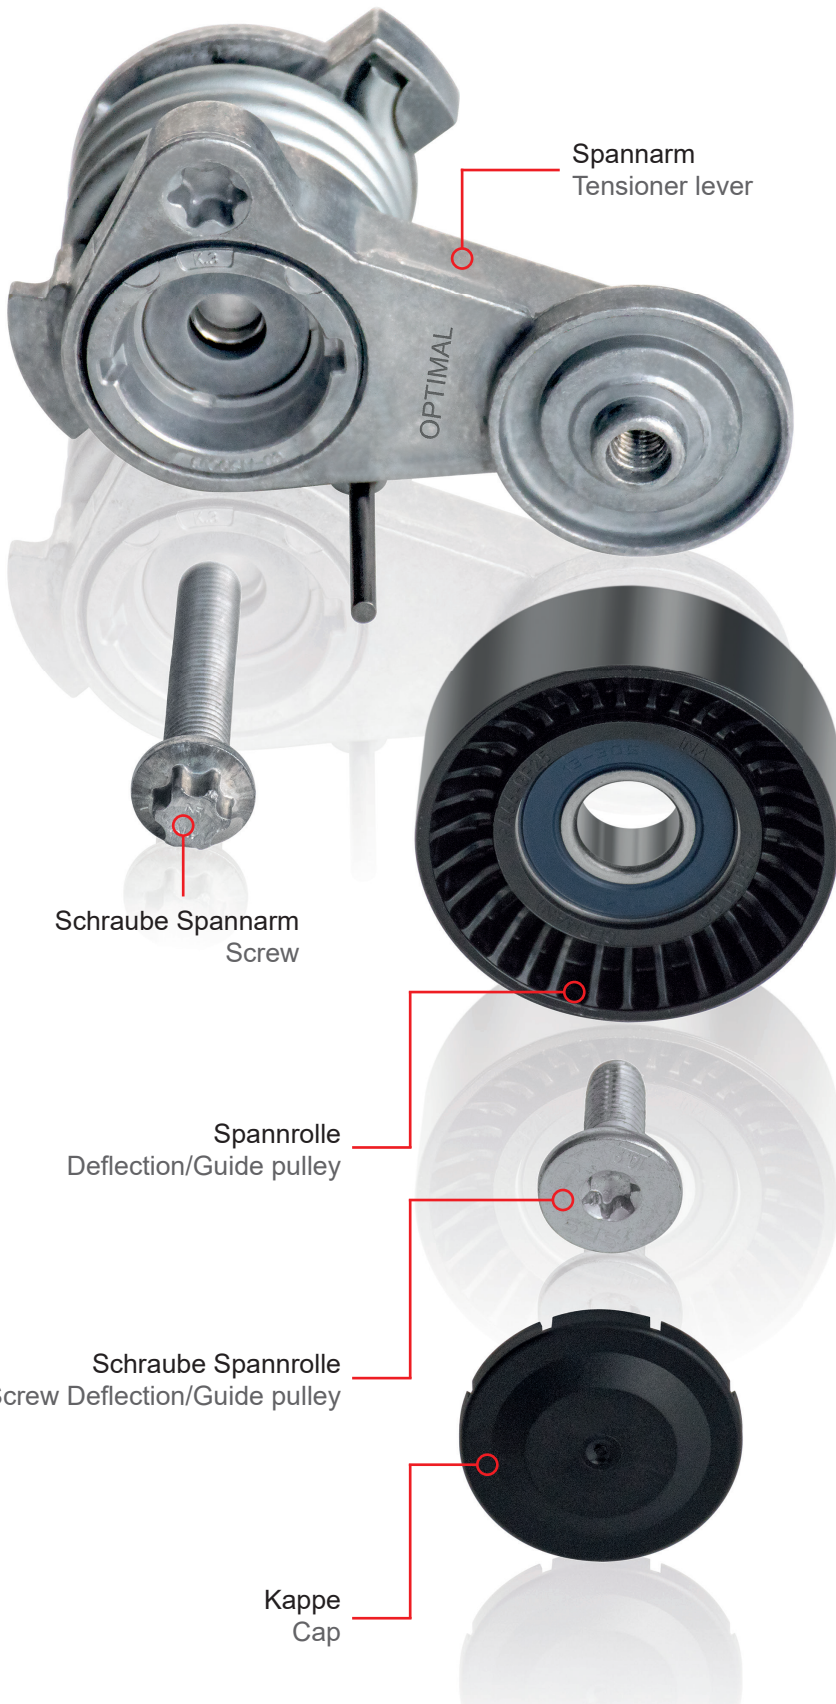

OPTIMAL®

Your profit

Spannrollensätze
Belt Tensioner
Kits/Kits de Distribution
Zestawy paska rozrządu
Art. Nr. **WBM-3005**

Einzelspannrolle - Produktvariante „S“
Single Deflection/Guide pulley - Product variant "S"