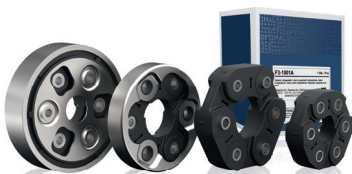

OPTIMAL®
Your profit

OPTIMAL Automotive GmbH
Alfred-Kühne-Straße 3
85416 Langenbach / Germany
Munich Airport Logistics Park

Tel.: +49 (0) 8761 72 06 - 0
Fax: +49 (0) 8761 72 06 - 121
www.optimal-germany.com
info@optimal-germany.com