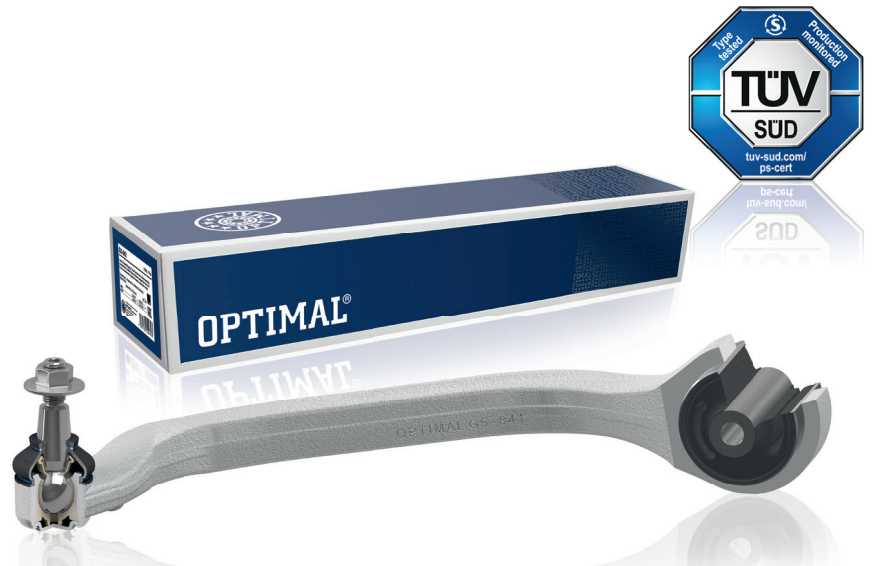

OPTIMAL®
Your profit

PROIZVODI

No. 1
With the widest product range of
WHEEL BEARING KITS
for passenger cars

No. 1
With the widest product range of TÜV-certified
STEERING AND SUSPENSION PARTS

No. 1
With the widest product range of pre-assembled
SPRING STRUTS

**VOĐENA PUMPA
WATER PUMPS**

**ELEKTRONSKA I HIBRIDNA VOZILA
ELECTRIC AND HYBRID VEHICLES**

**FLEKSIBILNE SPOJNICE
FLEXIBLE COUPLINGS**

03/2020 - WBM-417_RS
Izvor slike: OPTIMAL Automotive GmbH
Image source: OPTIMAL Automotive GmbH