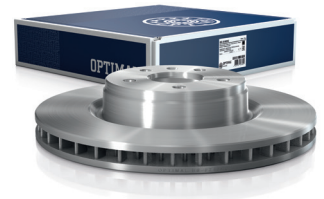

RILEVATORI D'USURA
BRAKE WEAR INDICATORS

PASTIGLIE FRENO
BRAKE PADS