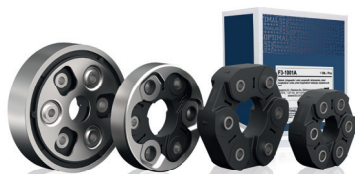

OPTIMAL®
Your profit

OPTIMAL Automotive GmbH
Alfred-Kühne-Straße 3
85416 Langenbach / Germany
Munich Airport Logistics Park

Tel.: +49 (0) 8761 72 06 - 0
Fax: +49 (0) 8761 72 06 - 121
www.optimal-germany.com
info@optimal-germany.com