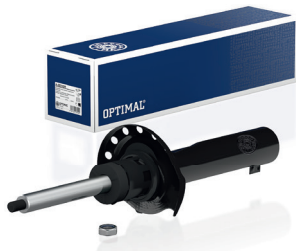

**KITS DE DISTRIBUTION
BELT TENSIONER KITS**

**AMORTISSEURS
SHOCK ABSORBERS**