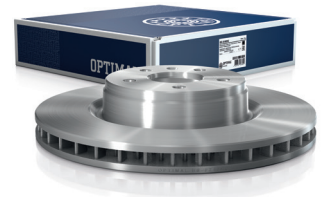

**CAPTEURS FREINAGE
BRAKE WEAR INDICATORS**

**PLAQUETTES DE FREIN
BRAKE PADS**